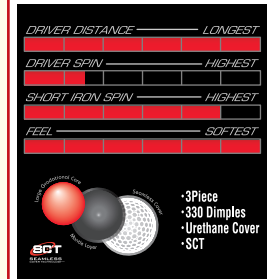

TOUR FAST
112+ MPH

TOUR AVERAGE
103-115 MPH

AMATEUR AVERAGE
<105 MPH

LOW BALL FLIGHT

SLICE OR HOOK THE BALL

HIGH TO MEDIUM BALL FLIGHT

AFFORDABLE

TOUR B330

SOLID FEEL AND LONG DISTANCE

If you play...
Titleist: Pro V1x
Callaway: Tour ix
NIKE: ONE Tour I
Srixon: Z-STAR X
Taylormade: TP Black

TOUR B330-S

ADDED FEEL AND SPIN CONTROL

If you play...
Titleist: Pro V1
Callaway: Tour I
NIKE: ONE Tour
Srixon: Z-STAR
Taylormade: TP Red

TOUR B330-RX

TOUR PERFORMANCE FOR AMATEUR SWING SPEEDS

If you play...
All Tour Level Balls Designed for Tour Swing Speeds

e5

PROMOTES A HIGHER TRAJECTORY

If you play...
Titleist: NXT Tour
Callaway: HX Hot Bite
Taylormade: Burner TP

e6

REDUCES HOOK AND SLICE SPIN

If you play...
Titleist:NXT Extreme
NIKE: ONE Vapor
Srixon: Trispeed

e7

MORE PENETRATING BALL FLIGHT

If you play...
Titleist: NXT Extreme
Callaway:HX Hot PLUS

TREOSOFT

PROVIDES A CONSISTENT FLIGHT AND TRAJECTORY