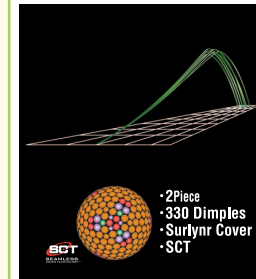

TOUR B330-RX

TOUR PERFORMANCE FOR AMATEUR SWING SPEEDS

If you play...
All Tour Level Balls Designed for Tour Swing Speeds

e5

PROMOTES A HIGHER TRAJECTORY

If you play...
Titleist: NXT Tour
Callaway: HX Hot Bite
Taylormade: Burner TP

e6

REDUCES HOOK AND SLICE SPIN

If you play...
Titleist:NXT Extreme
NIKE: ONE Vapor
Srixon: Trispeed

e7

MORE PENETRATING BALL FLIGHT

If you play...
Titleist: NXT Extreme
Callaway:HX Hot PLUS

TREOSOFT

PROVIDES A CONSISTENT FLIGHT AND TRAJECTORY

If you play...
Titleist: DT Carry &Roll
Callaway: DIABLO
Taylormade: Burner