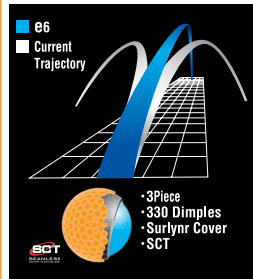

TOUR B330-RX

TOUR PERFORMANCE FOR AMATEUR SWING SPEEDS

If you play...
All Tour Level Balls Designed for Tour Swing Speeds

e5

PROMOTES A HIGHER TRAJECTORY

If you play...
Titleist: NXT Tour
Callaway: HX Hot Bite
Taylormade: Burner TP

e6

REDUCES HOOK AND SLICE SPIN

If you play...
Titleist:NXT Extreme
NIKE: ONE Vapor
Srixon: Trispeed

e7

MORE PENETRATING BALL FLIGHT

If you play...
Titleist: NXT Extreme
Callaway:HX Hot PLUS

TREOSOFT

PROVIDES A CONSISTENT FLIGHT AND TRAJECTORY