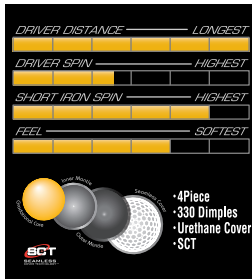

TOUR PROVEN CONSISTENCY

SEAMLESS COVER TECHNOLOGY™ vs. CONVENTIONAL DIMPLE DESIGN

Performance Characteristics

TOUR PERFORMANCE SERIES

DISTANCE ENHANCING PERFORMANCE SERIES

SELECT BY CURRENT SWING SPEED

SELECT BY CURRENT TRAJECTORY

TOUR FAST
112+ MPH

TOUR AVERAGE
103-115 MPH

AMATEUR AVERAGE
<105 MPH

LOW BALL FLIGHT

SLICE OR HOOK THE BALL

HIGH TO MEDIUM BALL FLIGHT

AFFORDABLE

TOUR B330

SOLID FEEL AND LONG DISTANCE

If you play...
Titleist: Pro V1x
Callaway: Tour ix
NIKE: ONE Tour I
Srixon: Z-STAR X
Taylormade: TP Black

TOUR B330-S

ADDED FEEL AND SPIN CONTROL

If you play...
Titleist: Pro V1
Callaway: Tour I
NIKE: ONE Tour
Srixon: Z-STAR
Taylormade: TP Red