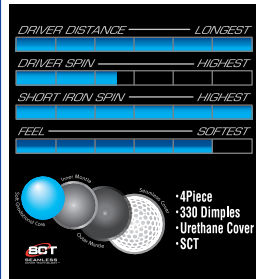

TOUR B330-S

ADDED FEEL AND SPIN CONTROL

If you play...
Titleist: Pro V1
Callaway: Tour I
NIKE: ONE Tour
Srixon: Z-STAR
Taylormade: TP Red