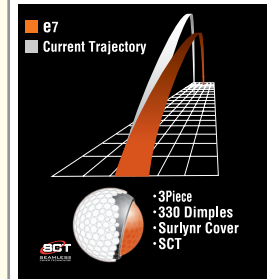

TOUR B330-RX

TOUR PERFORMANCE FOR AMATEUR SWING SPEEDS

If you play...
All Tour Level Balls Designed for Tour Swing Speeds

e5

PROMOTES A HIGHER TRAJECTORY

If you play...
Titleist: NXT Tour
Callaway: HX Hot Bite
Taylormade: Burner TP

e6

REDUCES HOOK AND SLICE SPIN

If you play...
Titleist:NXT Extreme
NIKE: ONE Vapor
Srixon: Trispeed

e7

MORE PENETRATING BALL FLIGHT

If you play...
Titleist: NXT Extreme
Callaway:HX Hot PLUS

TREOSOFT

PROVIDES A CONSISTENT FLIGHT AND TRAJECTORY